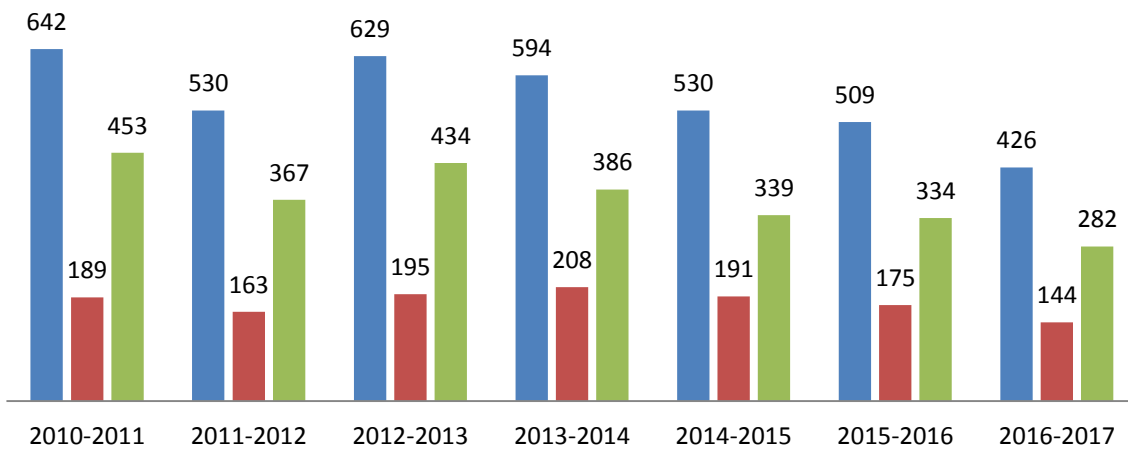

### 12 Month Unduplicated Headcount Undergraduate Student Enrollment

- 12 Month Unduplicated Headcount Undergraduate (UG) Total Student Enrollment
- 12 Month Unduplicated Headcount Undergraduate (UG) Male (M) Student Enrollment
- 12 Month Unduplicated Headcount Undergraduate (UG) Female (F) Student Enrollment

### 12 Month Unduplicated Headcount Graduate Student Enrollment

- 12 Month Unduplicated Headcount Graduate (GR) Total Student Enrollment
- 12 Month Unduplicated Headcount Graduate (GR) Male (M) Student Enrollment
- 12 Month Unduplicated Headcount Graduate (GR) Female (F) Student Enrollment